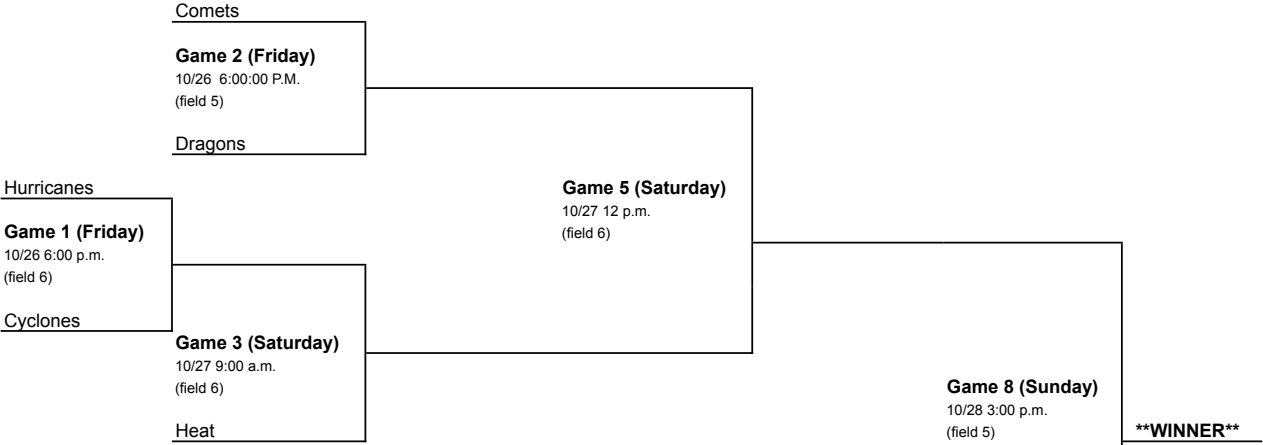

## Winner's Bracket

## Loser's Bracket

Normal length games  
In case of tie, it goes to 10 minute play and then penalty kicks